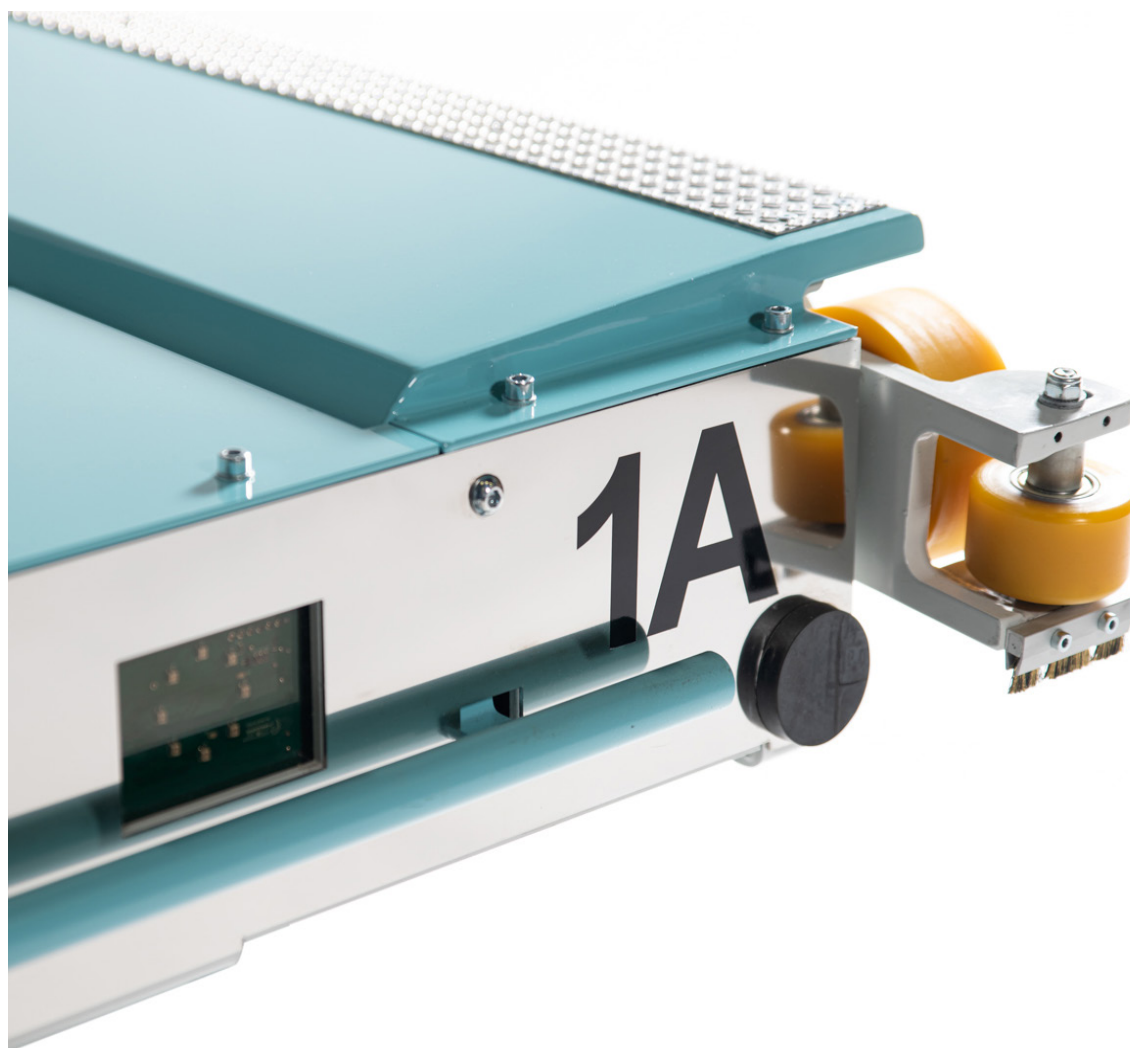

TEXO Warehouse Solutions

Verdandi™

Warehouse Execution System

The Verdandi System is developed in Älmhult, in the heart of Sweden.

We are

Introduction

TEXO Verdandi WES (Warehouse Execution System) is a combined warehouse management system (WMS) and warehouse control system (WCS) platform that manages everything from the physical to the logical aspects of a warehouse, or distribution center.

Operation

The Verdandi WES stores the information on the different products that are being stored and it manages operations from incoming goods, through processing, storage, order fulfillment and dispatch in real-time.

TEXO Verdandi WES provides an interface to your current Enterprise Resource Planning system, or Warehouse Management System for full interoperability between the systems. With RFID tags or barcode you can determine what kind of goods and quantity that is stored on the pallet.

The Verdandi shows every action happening inside the system. A user friendly interface makes it very easy to use.

Picture explaining how Verdandi WES system works together with your other systems

TEXO Warehouse Solutions