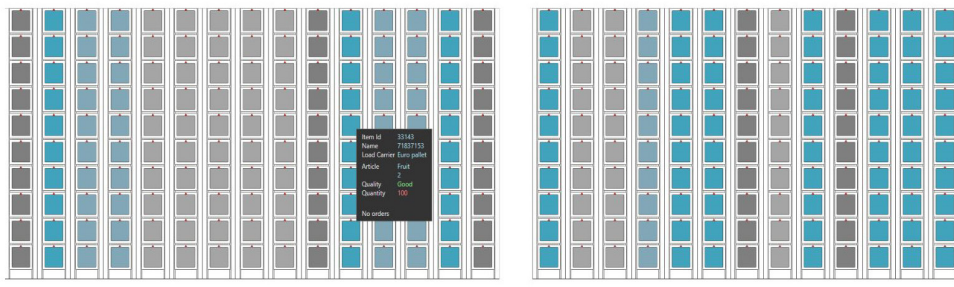

TEXO Warehouse Solutions

Verdandi™

Warehouse Execution System

The Verdandi System is developed in Älmhult, in the heart of Sweden.

We are