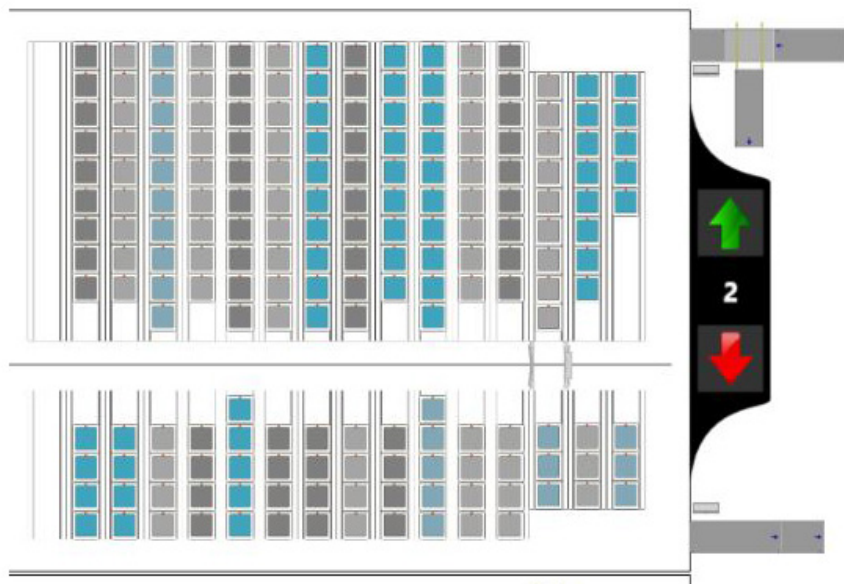

TEXO Warehouse Solutions

Verdandi™

Warehouse Execution System

The Verdandi System is developed in Älmhult, in the heart of Sweden.

We are

Introduction

TEXO Verdandi WES (Warehouse Execution System) is a combined warehouse management system (WMS) and warehouse control system (WCS) platform that manages everything from the physical to the logical aspects of a warehouse, or distribution center.

Operation

The Verdandi WES stores the information on the different products that are being stored and it manages operations from incoming goods, through processing, storage, order fulfillment and dispatch in real-time.

TEXO Verdandi WES provides an interface to your current Enterprise Resource Planning system, or Warehouse Management System for full interoperability between the systems. With RFID tags or barcode you can determine what kind of goods and quantity that is stored on the pallet.