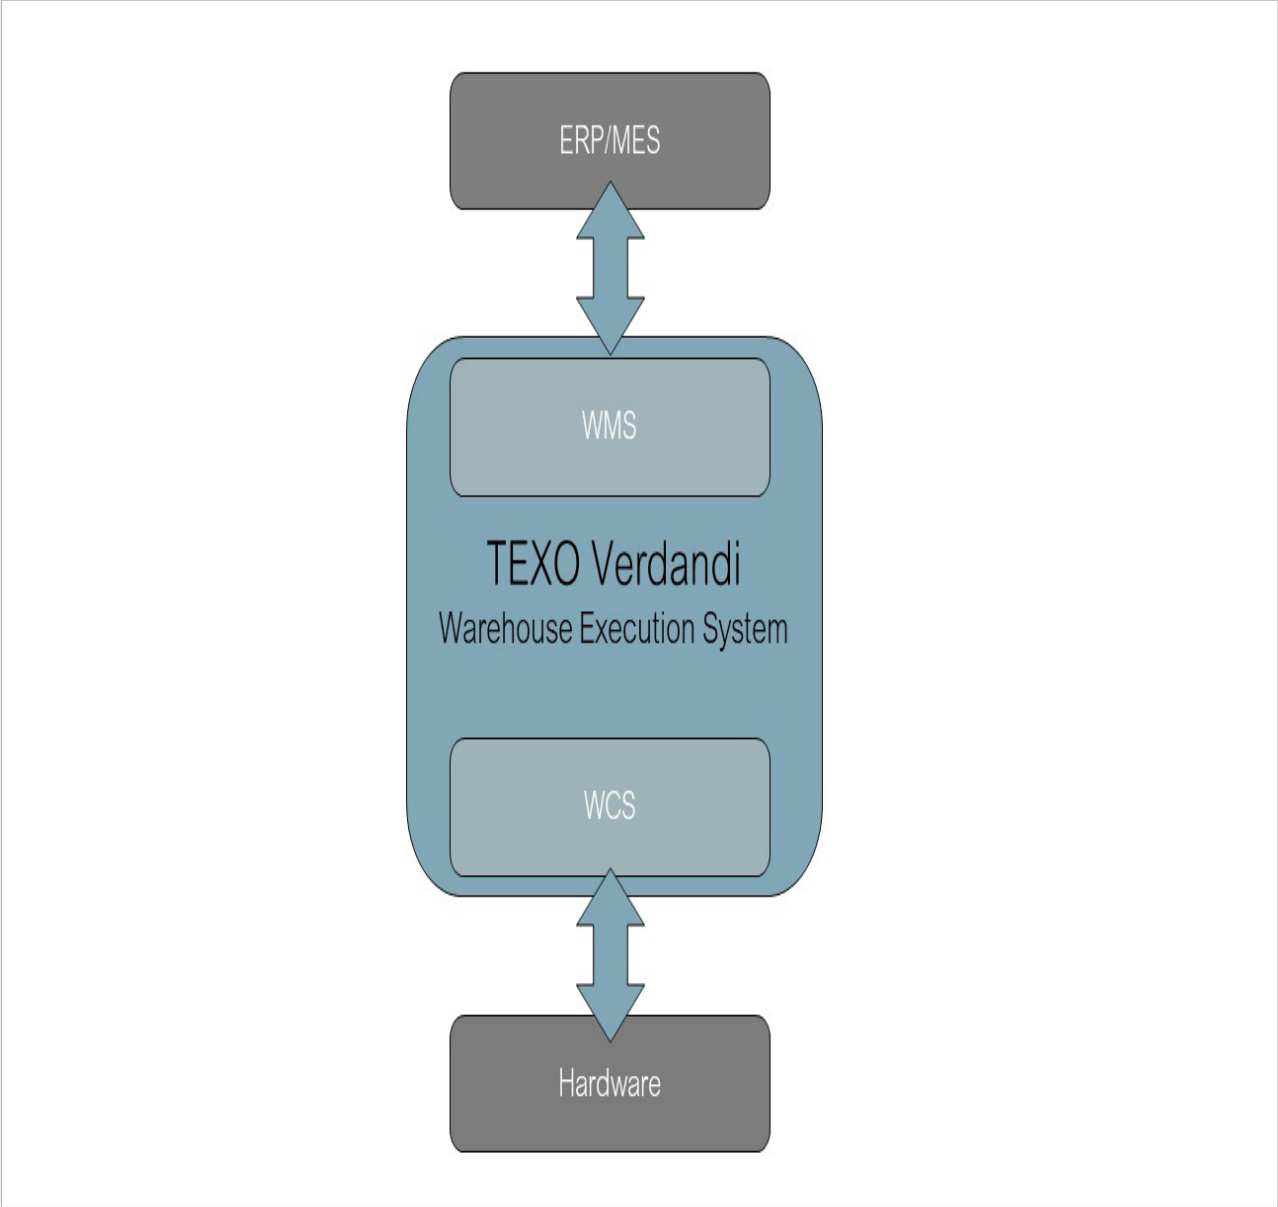

TEXO Warehouse Solutions

Verdandi™

Warehouse Execution System

The Verdandi System is developed in Älmhult, in the heart of Sweden.

We are

Introduction

TEXO Verdandi WES (Warehouse Execution System) is a combined warehouse management system (WMS) and warehouse control system (WCS) platform that manages everything from the physical to the logical aspects of a warehouse, or distribution center.

Operation

The Verdandi WES stores the information on the different products that are being stored and it manages operations from incoming goods, through processing, storage, order fulfillment and dispatch in real-time.

TEXO Verdandi WES provides an interface to your current Enterprise Resource Planning system, or Warehouse Management System for full interoperability between the systems. With RFID tags or barcode you can determine what kind of goods and quantity that is stored on the pallet.

The Verdandi shows every action happening inside the system. A user friendly interface makes it very easy to use.

Picture explaining how Verdandi WES system works together with your other systems

TEXO Warehouse Solutions