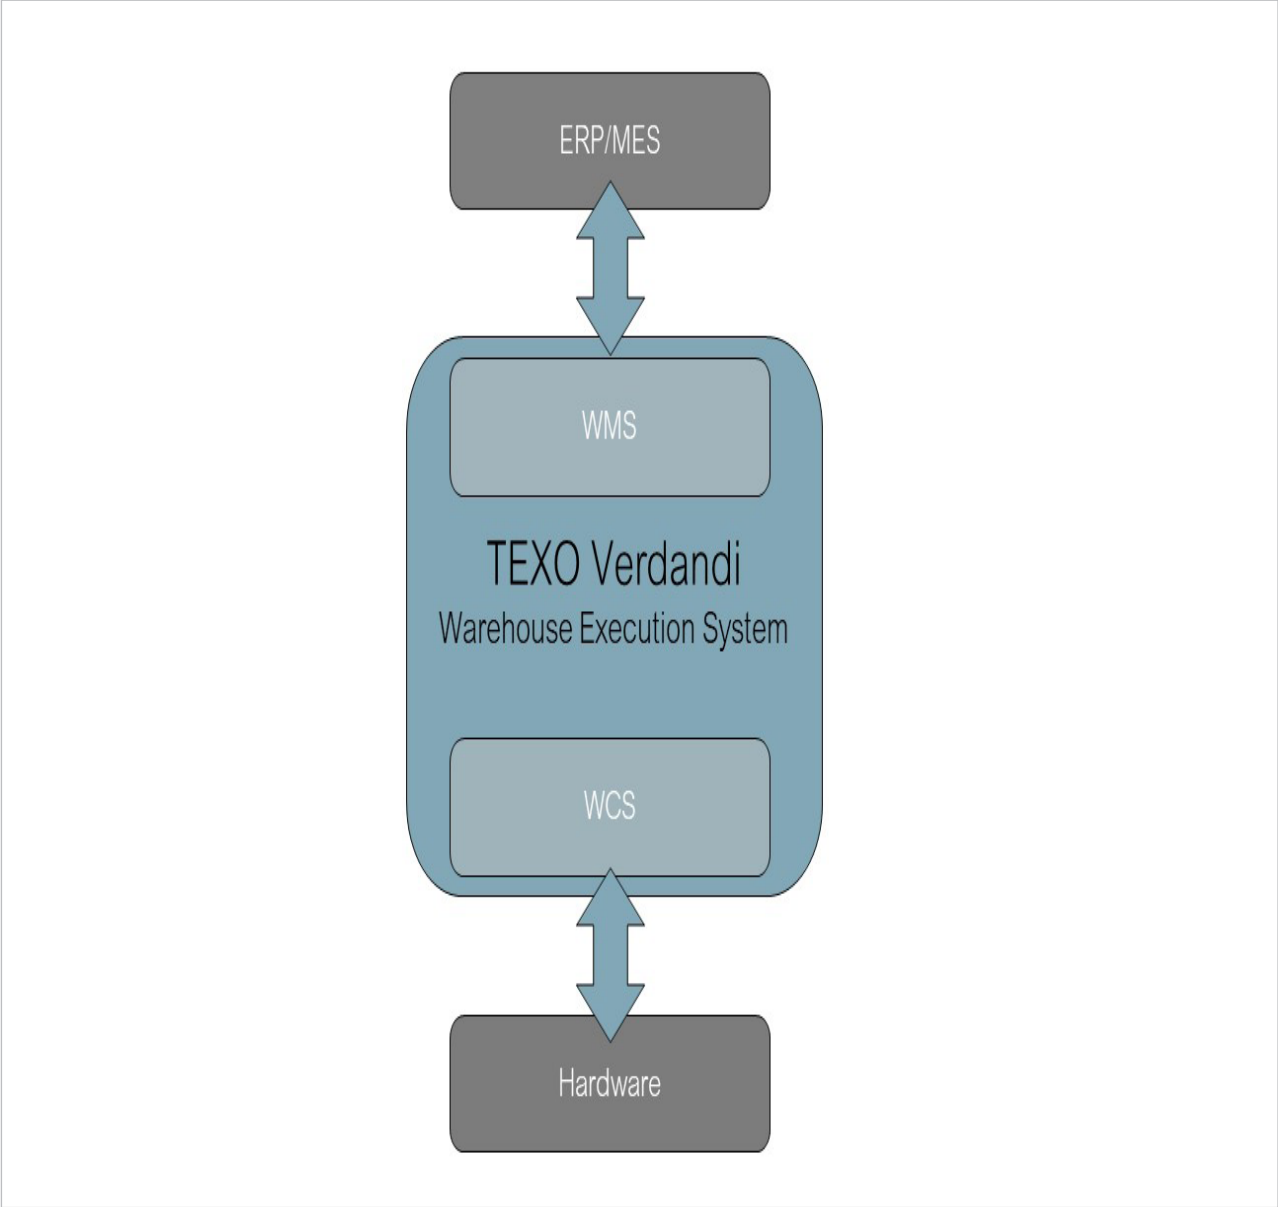

TEXO Warehouse Solutions

Verdandi™

Warehouse Execution System

The Verdandi System is developed in Älmhult, in the heart of Sweden.

We are

Introduction

TEXO Verdandi WES (Warehouse Execution System) is a combined warehouse management system (WMS) and warehouse control system (WCS) platform that manages everything from the physical to the logical aspects of a warehouse or distribution center.

Operation

The Verdandi WES stores the information on different products that are being stored and manages operations from incoming goods through processing, storage, order fulfillment, and dispatch in real-time.

TEXO Verdandi WES provides an interface for your current Enterprise Resource Planning system, or Warehouse Management System for full interoperability between the systems. With RFID tags or a barcode, you can determine what kind of goods and quantity is stored on the pallet.

The Verdandi shows every action happening inside the system. A user friendly interface makes it very easy to use.

Picture explains how Verdandi WES system works together with your other systems

TEXO Warehouse Solutions