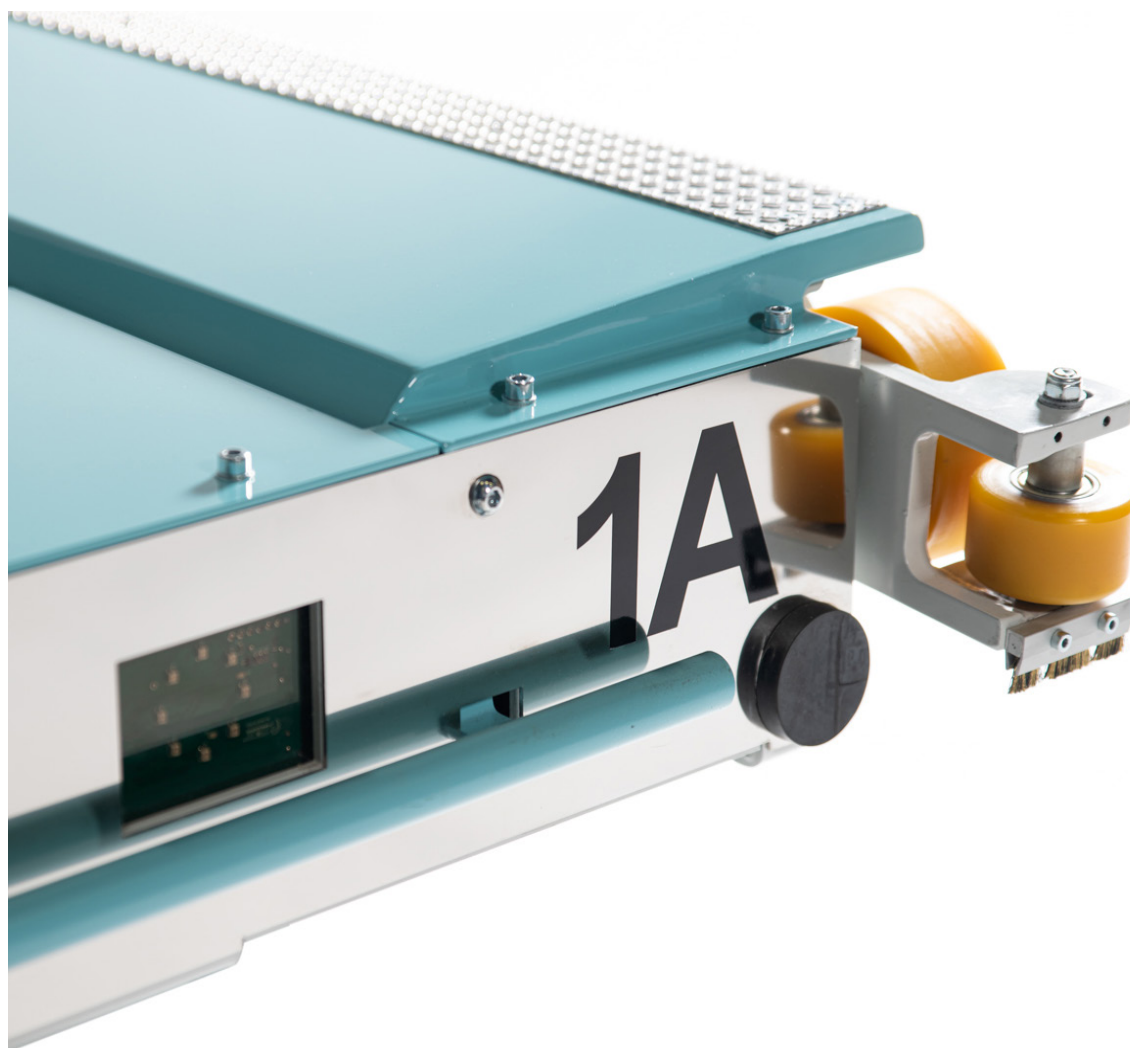

TEXO Warehouse Solutions

Verdandi™

Warehouse Execution System

The Verdandi System is developed in Älmhult, in the heart of Sweden.

We are

Introduction

TEXO Verdandi WES (Warehouse Execution System) is a combined warehouse management system (WMS) and warehouse control system (WCS) platform that manages everything from the physical to the logical aspects of a warehouse or distribution center.

Operation

The Verdandi WES stores the information on different products that are being stored and manages operations from incoming goods through processing, storage, order fulfillment, and dispatch in real-time.

TEXO Verdandi WES provides an interface for your current Enterprise Resource Planning system, or Warehouse Management System for full interoperability between the systems. With RFID tags or a barcode, you can determine what kind of goods and quantity is stored on the pallet.

The Verdandi shows every action happening inside the system. A user friendly interface makes it very easy to use.

Picture explains how Verdandi WES system works together with your other systems

TEXO Warehouse Solutions