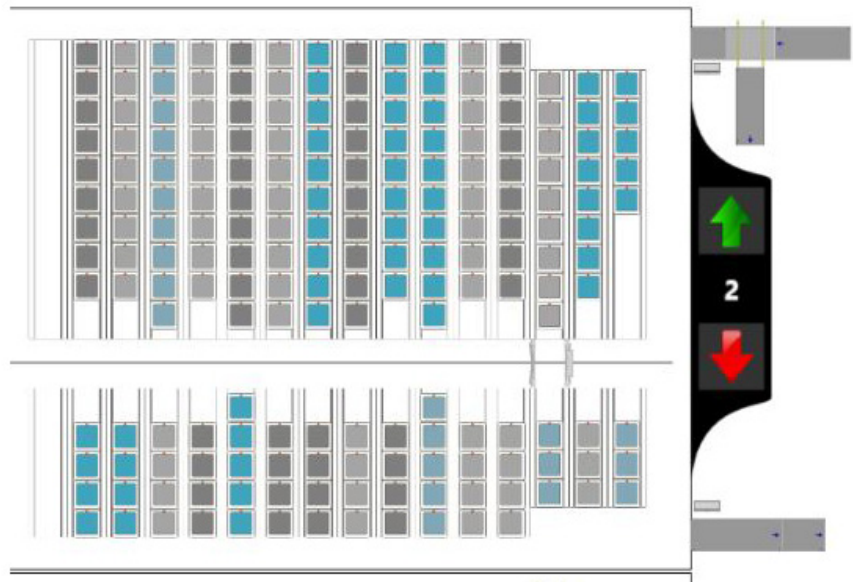

TEXO Warehouse Solutions

Verdandi™

Warehouse Execution System

The Verdandi System is developed in Älmhult, in the heart of Sweden.

We are

Introduction

TEXO Verdandi WES (Warehouse Execution System) is a combined warehouse management system (WMS) and warehouse control system (WCS) platform that manages everything from the physical to the logical aspects of a warehouse or distribution center.

Operation

The Verdandi WES stores the information on different products that are being stored and manages operations from incoming goods through processing, storage, order fulfillment, and dispatch in real-time.

TEXO Verdandi WES provides an interface for your current Enterprise Resource Planning system, or Warehouse Management System for full interoperability between the systems. With RFID tags or a barcode, you can determine what kind of goods and quantity is stored on the pallet.

The Verdandi shows every action happening inside the system. A user friendly interface makes it very easy to use.

Picture explains how Verdandi WES system works together with your other systems

TEXO Warehouse Solutions